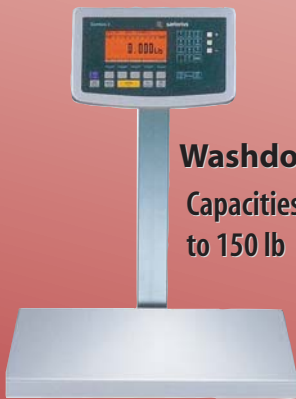

from RENTAL EQUIPMENT **THE SCALE PEOPLE, INC.**

Online at: www.scalepeople.com

Counting Scales

High resolution counting scales
up to 100 lb capacity

Bench Scales with Digital Indicators

Capacities: 100, 250, 500,
and 1,000 lb

Sizes: 18" x 24" and
24" x 24"

Pallet Truck Scales

Capacity: 4,000 x 1 lb

Heavy-duty Crane Scales

Capacities from: 2,000 lb to
100,000 lb

Floor Scales

Capacities: 5,000 and 10,000 lb
Size: 48" x 48"

Force Measurement Devices

Force Gauges and Test Stands up to 200 lb capacity

Washdown Scales

Capacities from 10 lb
to 150 lb

Laboratory Balances

Capacities from 124 g x .1 mg
to 35 kg x .1g

THE SCALE PEOPLE, INC.

SUBSIDIARY OF S.P.I. LTD.