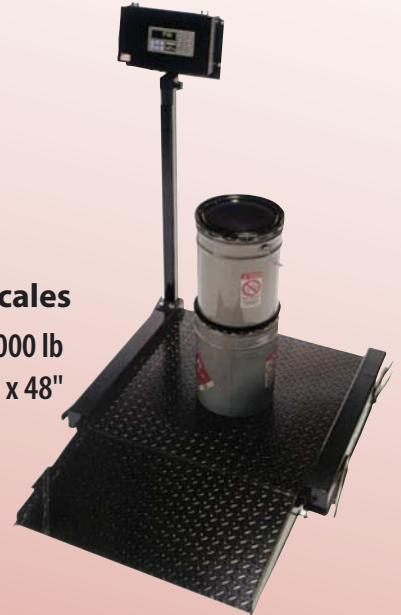

from RENTAL EQUIPMENT **THE SCALE PEOPLE, INC.**

Online at: www.scalepeople.com

Counting Scales

High resolution counting scales
up to 100 lb capacity

Bench Scales with Digital Indicators

Capacities: 100, 250, 500,
and 1,000 lb

Sizes: 18" x 24" and
24" x 24"

Pallet Truck Scales

Capacity: 4,000 x 1 lb

Heavy-duty Crane Scales

Capacities from: 2,000 lb to
100,000 lb

Floor Scales

Capacities: 5,000 and 10,000 lb
Size: 48" x 48"

Force Measurement Devices

Force Gauges and Test Stands up to 200 lb capacity

Washdown Scales

Capacities from 10 lb
to 150 lb

Laboratory Balances

Capacities from 124 g x .1 mg
to 35 kg x .1g

THE SCALE PEOPLE, INC.

SUBSIDIARY OF S.P.I. LTD.